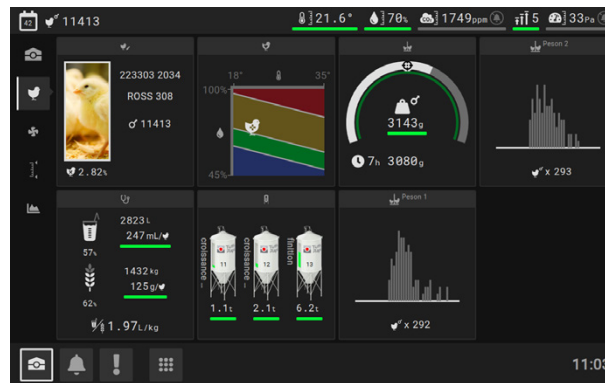

SERENITY

AN INNOVATIVE AND
INTUITIVE SOLUTION,
SAVING TIME AND ENERGY

 **Tuffigo
Rapidex**

SERENITY

A TOOL DESIGNED WITH FARM **PRODUCERS**, FOR FARM **PRODUCERS**

EXAMINE

CLEAR AND SYNTHETIC OVERVIEW

of the barn's climate
and well being status of the animals

PERSONALIZABLE BARN OVERVIEW

dozens of data at a glance

3 LEVELS COLOR CODE

VISUAL INDICATORS

ANALYZE

CUSTOMIZABLE INTERFACE

speeding up decision making

4 DASHBOARDS

ANIMALS : Feeding and growth related data

VENTILATION : Animals oxygenation and climate control related data

MEASURE : Maximum and minimum measures of barn's climate on D day and the day before

CURVES : Graphs and data analysis