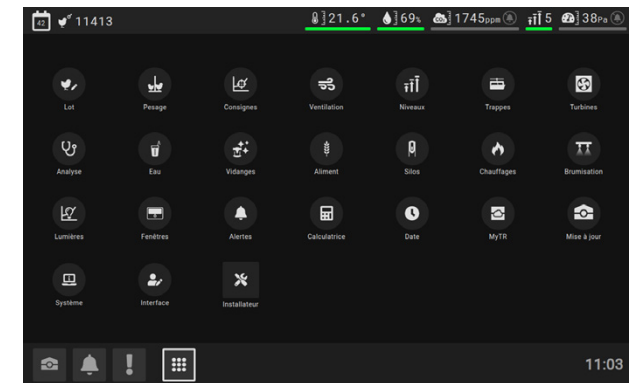

TAKE ACTION

ACCURATE CONTROL

warranty of an optimum and natural breeding environment

MANY FUNCTIONS

Configurable and adjustable at each stage of the batch

Easily modifiable parameters with highlight of important information

Thumbnails or educational menu

REMOTE control

A STEP FORWARD TO AN **EFFICIENT, PROACTIVE**
AND **SMART ANIMAL HUSBANDRY**

FOR MORE INFORMATION, PLEASE CONTACT
YOUR NEAREST TUFFIGO RAPIDEX EXPERT
+33 2 98 51 51 98 • contact@tuffigorapidex.com